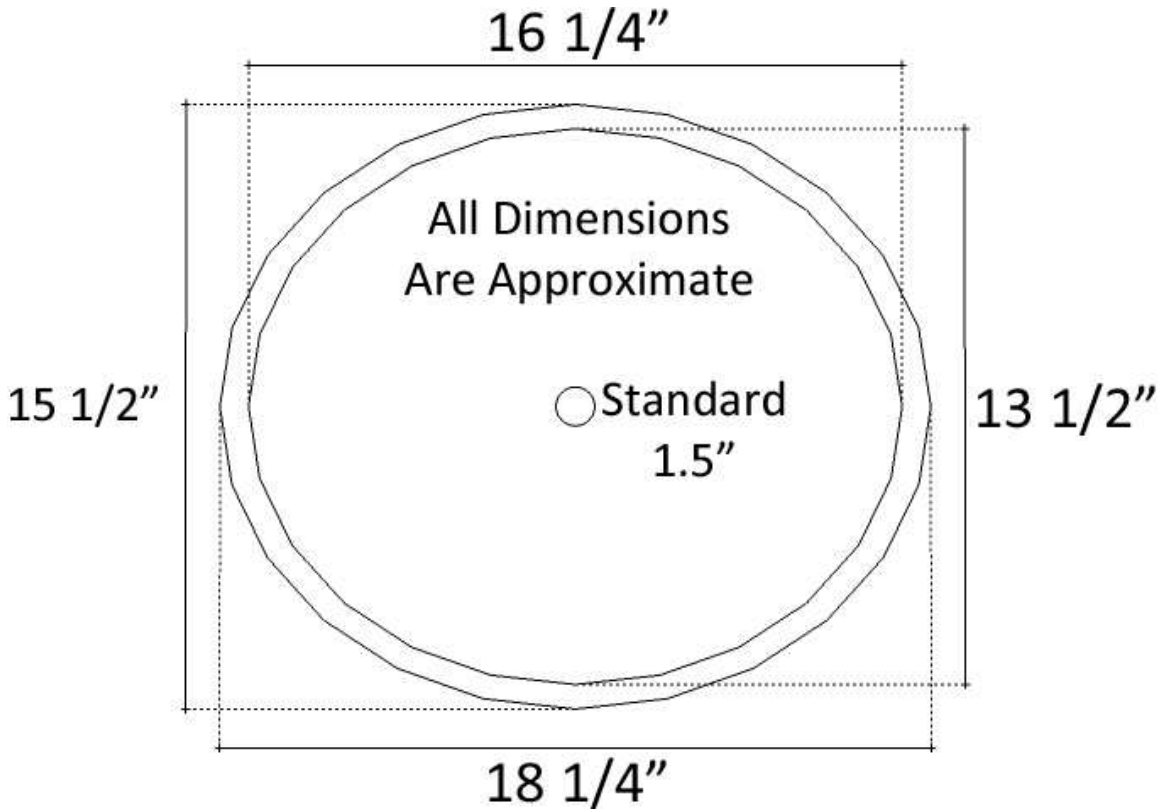

Description:

- Copper
- Drop-In
- Use standard 1.5" drain
- Clean with mild soap
No abrasive chemicals

Available Finishes:

- DB** Dark Bronze
- WC** Weathered Copper
- PN** Polished Nickel
- SN** Satin Nickel
- PW** Pewter

Available Drains:

- D004** Grid Strainer
- D005** Lift and Turn
- D006** Pop-up w/ lift rod
- D101-** Decorative Drains
- D604**

DIMENSIONS WILL VARY. DO NOT use this sheet as a guide for countertop cuts.